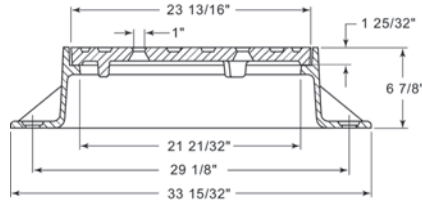

**R-1714**  
**Manhole Frame, Vented Lid**

**Heavy Duty**

Furnished with four 1" anchor holes on 29-1/8" diameter bolt circle.

Available Grate: **R-2552**

**R-1715**  
**Non-Rock Manhole Frame, Solid Lid**

**Heavy Duty**

Furnished with three 1" anchor holes on 29-1/2" diameter bolt circle.

**R-1720**  
**Manhole Frame, Solid Lid**

**Heavy Duty**

**R-1720-4**  
**Manhole Frame, Solid Lid**

**NEW**

**Heavy Duty**