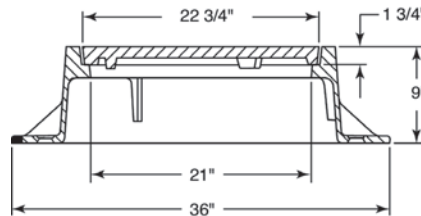

**R-1714**  
**Manhole Frame, Vented Lid**

**Heavy Duty**

Furnished with four 1" anchor holes on 29-1/8" diameter bolt circle.

Available Grate: **R-2552**

**R-1715**  
**Non-Rock Manhole Frame, Solid Lid**

**Heavy Duty**

Furnished with three 1" anchor holes on 29-1/2" diameter bolt circle.

**R-1720**  
**Manhole Frame, Solid Lid**

**Heavy Duty**

**R-1720-4**  
**Manhole Frame, Solid Lid**

**NEW**

**Heavy Duty**