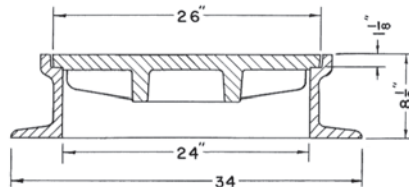

**R-1714**  
**Manhole Frame, Vented Lid**

**Heavy Duty**

Furnished with four 1" anchor holes on 29-1/8" diameter bolt circle.

Available Grate: **R-2552**

**R-1715**  
**Non-Rock Manhole Frame, Solid Lid**

**Heavy Duty**

Furnished with three 1" anchor holes on 29-1/2" diameter bolt circle.

**R-1720**  
**Manhole Frame, Solid Lid**

**Heavy Duty**

**R-1720-4**  
**Manhole Frame, Solid Lid**

**NEW**

**Heavy Duty**