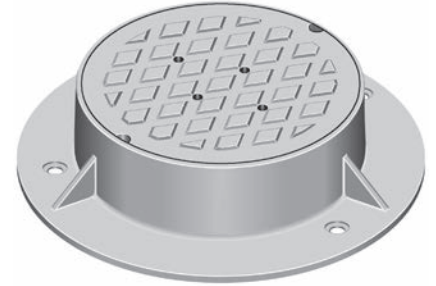

**R-1714**  
**Manhole Frame, Vented Lid**

**Heavy Duty**

Furnished with four 1" anchor holes on 29-1/8" diameter bolt circle.

Available Grate: **R-2552**

**R-1715**  
**Non-Rock Manhole Frame, Solid Lid**

**Heavy Duty**

Furnished with three 1" anchor holes on 29-1/2" diameter bolt circle.

**R-1720**  
**Manhole Frame, Solid Lid**

**Heavy Duty**

**R-1720-4**  
**Manhole Frame, Solid Lid**

**NEW**

**Heavy Duty**